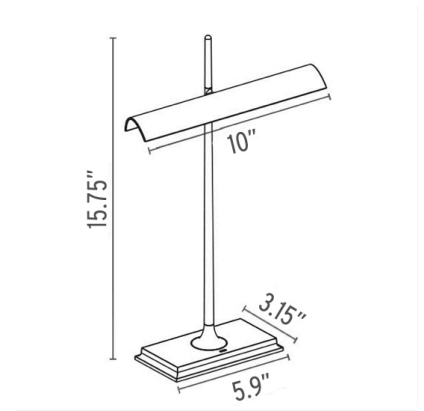

Dimensional Image