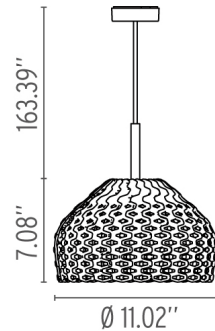

FLOS

Tatou S1 (E26 FL/HL), White - Specification Sheet by Patricia Urquiola, 2012

Mounting	Ceiling Pendant
Lamp (Bulb) Description	1 x 75W E26 T10 Halogen (Not Included)
Canopy Dimension	Diameter 4.4" - 0.75" high
Environment	Indoor - Dry Location
Dimming	Phase-cut Dimming / Triac Type
Finish	White

Electrical

Voltage	120
IP Rating	IP20

Physical

Cord Length (inches)	163" - Clear
Construction Material	Polycarbonate, Steel
Weight	2.64 lbs

○ FU776209 White

Dimensional Image

Certifications

Lamping (Bulb)