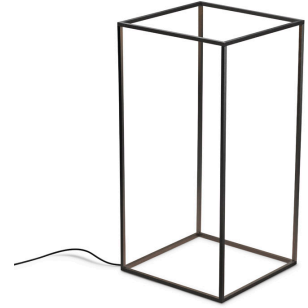

FLOS

Ipnos Outdoor, Black - Specification Sheet by Nicoletta Rossi and Guido Bianchi, 2013

Mounting	Free Standing
Lamp (Bulb) Description	196 TOP LED 2700K CRI85 - 15W - 665lm
Environment	Indoor/Outdoor - Wet Locations
Dimming	Not dimmable
Finish	Aluminum Black
Technical and Product Description	IPNOS outdoor floor lamp providing diffused light. Extruded aluminum frame and anodized in various finishes. LED on the top edges incorporated in the extrusions and protected by transparent PC diffusers. Driver on plug, ON/OFF switch on cord.

Electrical

Voltage	120
Switching	ON/OFF Switch on black cord
IP Rating	IP55

Physical

Cord Length (inches)	315" - Black
Construction Material	Aluminum, Polycarbonate
Weight	2.5 lbs

● FU315030 Aluminum Black

Dimensional Image