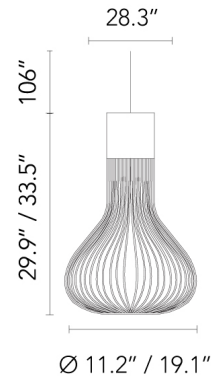

FLOS

Chasen, White - Specification Sheet by Patricia Urquiola, 2007

Mounting	Ceiling Pendant
Lamp (Bulb) Description	1 x 120W Par 38 Medium Halogen (Included)
Canopy Dimension	Diameter 5.75" - 1.40" high
Environment	Indoor - Dry Location
Dimming	Phase-cut Dimming / Triac Type
Finish	White
Technical and Product Description	CHASEN pendant lamp providing diffused lighting. Chemically photo-etched stainless steel body and borosilicate diffuser. Liquid paint protection. Die-cast aluminum base, 30% fiberglass-reinforced polyamide ceiling rose attached to a pressed and galvanized steel ceiling fixture. In this version the light emission can be adjusted by means of a mechanical movement that opens the louvers, thereby varying the shape of the luminaire. Steel suspension cable, FEP/PVC power cord of the same color as the luminaire.

Electrical

Voltage	120
Switching	NA
IP Rating	IP20

Physical

Cord Length (inches)	106" - White
Construction Material	Aluminum, Borosilicate, Steel
Weight	16.8 lbs

○ FU163609 White

Dimensional Image

Certifications