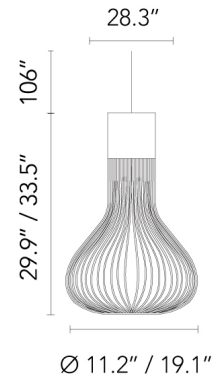

## Chasen, Black - Specification Sheet by Patricia Urquiola, 2007

Mounting	Ceiling Pendant
Lamp (Bulb) Description	1 x 120W Par 38 Medium Halogen (Included)
Canopy Dimension	Diameter 5.75" - 1.40" high
Environment	Indoor - Dry Location
Dimming	Phase-cut Dimming / Triac Type
Finish	Black

### Physical

Cord Length (inches)	106" - Black
Construction Material	Aluminum, Borosilicate, Steel
Weight	16.8 lbs

● FU163630 Black

### Dimensional Image