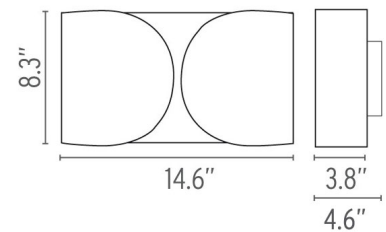

FLOS

Foglio, White - Specification Sheet by Tobia Scarpa, 1966

Mounting	Wall
Lamp (Bulb) Description	2 x 72W BT-15 ECO Halogen (Not Included)
Environment	Indoor - Dry Location
Dimming	Phase-cut Dimming / Triac Type
Finish	White
Technical and Product Description	FOGLIO wall lamp providing indirect light. Formed body of power-painted pressed steel. Two nylon injection-molded white lamp holder supports.

Electrical

Voltage	120
IP Rating	IP20

Physical

Construction Material	Steel
Weight	8.2 lbs

 FU240009 White

Dimensional Image

Certifications

Lamping (Bulb)