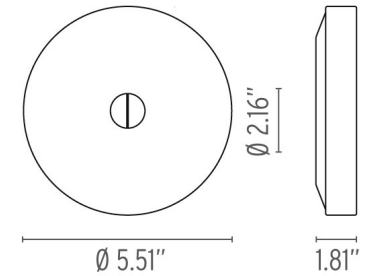

### Physical

Construction Material	Aluminum, Glass, Polycarbonate, Steel
Weight	1.3 lbs

 FU149009 White

### Dimensional Image