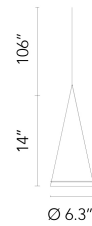

FLOS

Fucsia 1, White Cord - Specification Sheet by Achille Castiglioni, 1996

Mounting	Ceiling Pendant
Lamp (Bulb) Description	1 x 4W R50 LED Filament Frosted - E14 - 3000K - 300lm (Included)
Canopy Dimension	Diameter 4.7" - 1.5" high
Environment	Indoor - Dry Location
Dimming	Phase-cut Dimming / Triac Type
Finish	Glass
Technical and Product Description	FUCSIA 1 pendant fixture providing both diffused and direct light. Conical blown glass diffuser with a 1.5" sandblasted edge and a translucent silicone ring. Available in various configurations with corresponding white ceiling rose. Non UL version has clear cord.

Electrical

Voltage	120
Switching	NA
IP Rating	IP20

Physical

Cord Length (inches)	106" - White
Construction Material	Glass, Silicone, Steel
Weight	2.2 lbs

FU241000 Glass

Dimensional Image

FUCSIA 1

Certifications