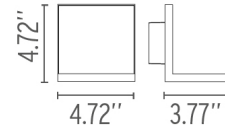

Dimensional Image

Certifications

ADA