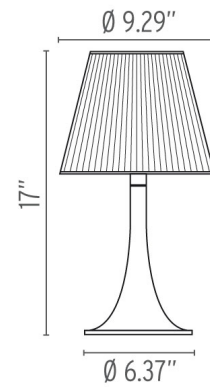

### Physical

---

Construction Material	Plastic and fabric
Weight	2.8 lbs

● FU625507 Plisse Cloth

### Dimensional Image