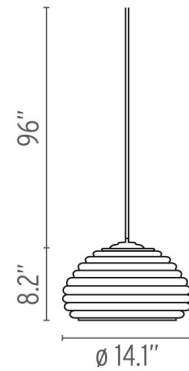

FLOS

Splügen Brau - Specification Sheet

by Achille and Pier Giacomo Castiglioni, 1961

Mounting	Ceiling Pendant
Lamp (Bulb) Description	1 x 100W A-21 Medium Silvered Bulb Incandescent (Included)
Canopy Dimension	Diameter 5.2" - 2.5"
Environment	Indoor - Dry Location
Dimming	Phase-cut Dimming / Triac Type
Finish	Aluminum
Technical and Product Description	SPLUGEN BRAU pendant lamp providing direct lighting. Polished and protected with transparent paint, spun aluminum reflector. Steel ceiling fitting, vacuum-formed ABS rose with gloss white finish.

Electrical

Voltage	120
Switching	NA
IP Rating	IP20

Physical

Cord Length (inches)	96" - White (Cord length can be shortened during installation)
Construction Material	Aluminum
Weight	3.6 lbs

FU640000 Aluminum

Dimensional Image

Certifications

Lamping (Bulb)

100W A-21 Medium Silvered Bulb Incandescent