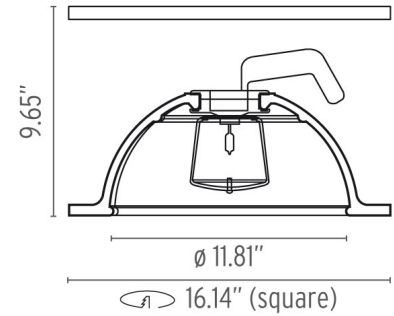

FLOS

Skygarden Recessed (12V Halogen) - Specification Sheet by Marcel Wanders, 2009

Mounting	Ceiling
Lamp (Bulb) Description	1 x 50W T4 GY6.35 Halogen (Included)
Environment	Indoor - Dry Location
Dimming	Phase-cut Dimming / Triac Type
Finish	White
Technical and Product Description	SKYGARDEN C recessed ceiling lamp providing diffused lighting. Hemispherical, cast plaster diffuser, painted white inside. Plaster diffuser support in die-cast aluminum alloy. Flashed and blown opal glass diffuser. Frieze in photo-etched and mechanically drawn aisi 304 steel. For non-IC installations only.

Electrical

Voltage	12
IP Rating	IP20

Physical

Construction Material	Plaster, Glass, Stainless steel
Weight	8.8 lbs

FU643009 White

Dimensional Image

Certifications

Lamping (Bulb)