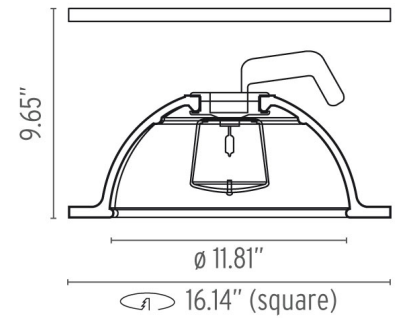

FLOS

Skygarden Recessed (12V Halogen) - Specification Sheet by Marcel Wanders, 2009

Mounting	Ceiling
Lamp (Bulb) Description	1 x 50W T4 GY6.35 Halogen (Included)
Environment	Indoor - Dry Location
Dimming	Phase-cut Dimming / Triac Type
Finish	White
Technical and Product Description	SKYGARDEN C recessed ceiling lamp providing diffused lighting. Hemispherical, cast plaster diffuser, painted white inside. Plaster diffuser support in die-cast aluminum alloy. Flashed and blown opal glass diffuser. Frieze in photo-etched and mechanically drawn aisi 304 steel. For non-IC installations only.

Electrical

Voltage	12
IP Rating	IP20

Physical

Construction Material	Plaster, Glass, Stainless steel
Weight	11.9 lbs

○ FU643009 White

Dimensional Image

Certifications

Lamping (Bulb)