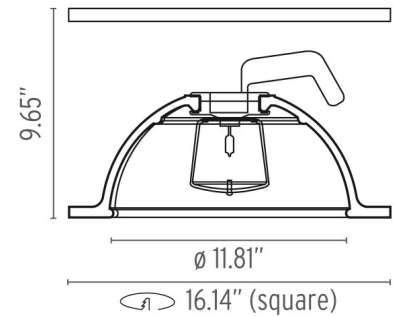

FLOS

Skygarden Recessed (12V Halogen) - Specification Sheet by Marcel Wanders, 2009

Mounting	Ceiling
Lamp (Bulb) Description	1 x 50W T4 GY6.35 Halogen (Included)
Environment	Indoor - Dry Location
Dimming	Phase-cut Dimming / Triac Type
Finish	White
Technical and Product Description	SKYGARDEN C recessed ceiling lamp providing diffused lighting. Hemispherical, cast plaster diffuser, painted white inside. Plaster diffuser support in die-cast aluminum alloy. Flashed and blown opal glass diffuser. Frieze in photo-etched and mechanically drawn aisi 304 steel. For non-IC installations only.

Electrical

Voltage	12
IP Rating	IP20

Physical

Construction Material	Plaster, Glass, Stainless steel
Weight	8.8 lbs

○ FU643009 White

Dimensional Image

Certifications

Lamping (Bulb)