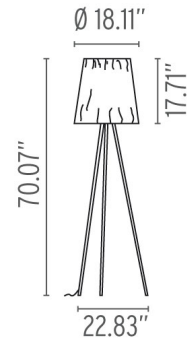

### Physical

---

Cord Length (inches)	98" - Black
Construction Material	Aluminum and fabric
Weight	3.2 lbs

● FU616020 Grey

### Dimensional Image