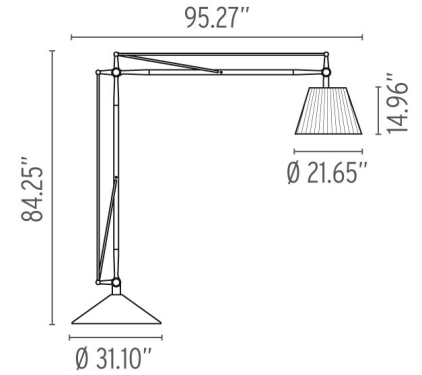

## Superarchimoon - Specification Sheet by Philippe Starck, 2000

Mounting	Free Standing
Lamp (Bulb) Description	1 x 250W T-10 Medium Frosted Halogen (Included)
Environment	Indoor - Dry Location
Dimming	Dimmable
Finish	Plisse Cloth
Technical and Product Description	SUPERARCHIMOON floor lamp providing direct and diffused light. Acid etched hand-blown pressed glass internal diffuser. Pleated cloth external diffuser. Sandcast aluminum diffuser support. Gray painted assembly composed of tubular aluminum arms and tie rods, stainless steel spring, and die-cast aluminum joints. Sand-cast aluminum base with six lead counterweights and gray painted spun aluminum base cover. 0-100% dimmer on power cord. Polarized power cord covered with silver fabric. NOTE: This product requires longer delivery time. Please contact Customer Service for details before ordering.

### Physical

Cord Length (inches)	63" - Black
Construction Material	Aluminum and fabric
Weight	200.5 lbs

FU637020 Plisse Cloth

### Dimensional Image