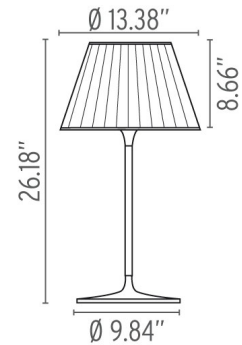

## Romeo Soft T1 (Halogen) - Specification Sheet by Philippe Starck, 1996

Mounting	Table Top
Lamp (Bulb) Description	1 x 100W T8 E26 Base Frosted Halogen (Included)
Environment	Indoor - Dry Location
Dimming	Phase-cut Dimming / Triac Type
Finish	Plisse Cloth
Technical and Product Description	ROMEIO SOFT T table/desk lamp providing diffused light. Acid-etched pressed borosilicate glass internal diffuser. Plisse? cloth shade. Gray painted steel stem and die-cast aluminum base and yoke. Injection-molded transparent polycarbonate (UL-94 V2) diffuser support. On/off dimmer switch located on cord.

### Physical

Cord Length (inches)	71" - Black
Construction Material	Fabric and steel
Weight	11.68 lbs

FU610107 Plisse Cloth

### Dimensional Image