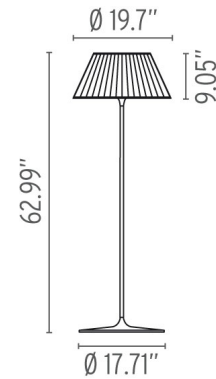

FLOS

Romeo Soft F (Halogen) - Specification Sheet by Philippe Starck, 1996

Mounting	Free Standing
Lamp (Bulb) Description	1 x 150W T-10 Medium Frosted Halogen (Included)
Environment	Indoor - Dry Location
Dimming	Dimmable
Finish	Plisse Cloth
Technical and Product Description	ROMEEO SOFT F floor lamp providing diffused lighting. Acid-etched pressed borosilicate glass internal diffuser. Plissé cloth shade. Gray painted steel stem and die-cast aluminum base and yoke. Injection-molded transparent polycarbonate diffuser support. On/Off dimmer on cable, with chrome-plated steel sensor located on the neck of the fitting. Power cord

Electrical

Voltage	120
Switching	0-100% dimmer installed on the cord
IP Rating	IP20

Physical

Cord Length (inches)	53" - Black
Construction Material	Fabric, steel
Weight	37 lbs

FU610307 Plisse Cloth

Dimensional Image