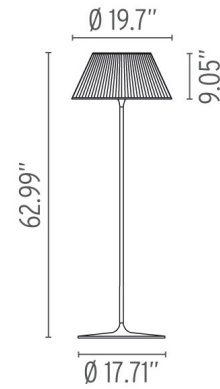

FLOS

Romeo Moon F (Halogen) - Specification Sheet by Philippe Starck, 1996

Mounting	Free Standing
Lamp (Bulb) Description	1 x 150W T-10 Medium Frosted Halogen (Included)
Environment	Indoor - Dry Location
Dimming	Dimmable
Finish	Glass
Technical and Product Description	ROMEEO MOON F floor lamp with fluted glass shade and internal opal glass diffuser supported by a silver stem, cast yoke and base. On/off dimmer switch on cord

Electrical

Voltage	120
Switching	0-100% dimmer installed on the cord
IP Rating	IP20

Physical

Cord Length (inches)	53" - Black
Construction Material	Glass and steel
Weight	52.5 lbs

FU610300 Glass

Dimensional Image