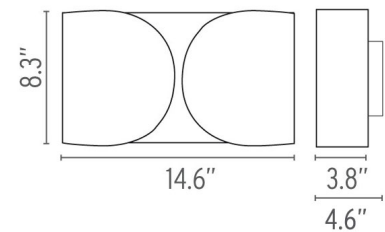

Electrical

Voltage	120
IP Rating	IP20

Physical

Construction Material	Steel
Weight	8.2 lbs

● FU240030 Black

Dimensional Image

Certifications

Lamping (Bulb)