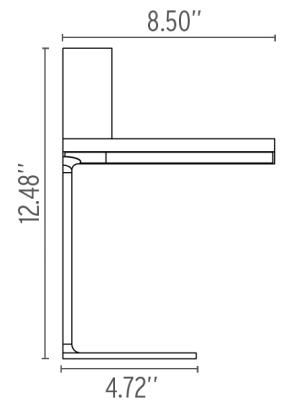

F0029057 Chrome

Dimensional Image

Electrical

Voltage	12
Switching	Touch-sensor 2-step dimmer on base
IP Rating	IP20

Physical

Construction Material	Aluminum and zamak
Weight	2.2 lbs