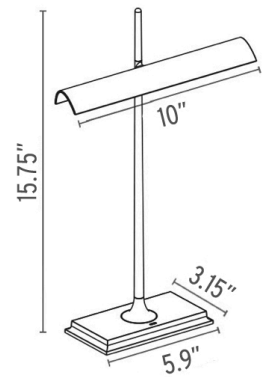

## Goldman USB, Black - Specification Sheet

by Ron Gilad, 2012

Mounting	Table Top
Lamp (Bulb) Description	42 LED 248lm total 2700K CRI85 - 8W
Environment	Indoor - Dry Location
Finish	Black
Technical and Product Description	GOLDMAN table lamp with USB plug in black and direct light. Frame in aluminium with diffusers in clear methacrylate. Optical switch on base, dimmable with the Soft Touch technology. The power cable is 2.5 metres long. The power supply is on a plug with interchangeable sockets.

### Physical

Cord Length (inches)	98" - Black
Construction Material	Aluminum, Methacrylate, Polycarbonate, Zamak
Weight	1.8 lbs

● F3440030 Black

### Dimensional Image