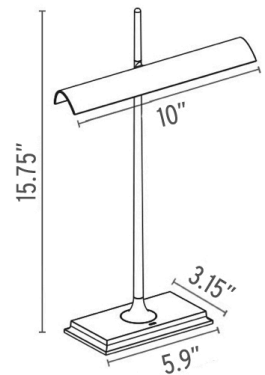

Dimensional Image