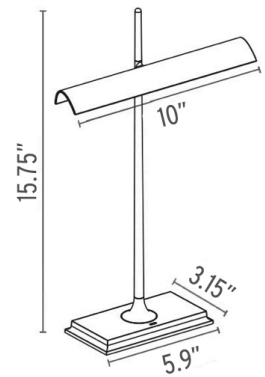

Dimensional Image