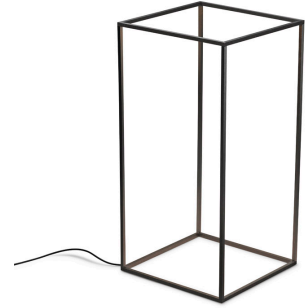

## Ipnos Outdoor, Black - Specification Sheet by Nicoletta Rossi and Guido Bianchi, 2013

---

Mounting	Free Standing
Lamp (Bulb) Description	196 TOP LED 2700K CRI85 - 15W - 665lm
Environment	Indoor/Outdoor - Wet Locations
Dimming	Not dimmable
Finish	Aluminum Black
Technical and Product Description	IPNOS outdoor floor lamp providing diffused light. Extruded aluminum frame and anodized in various finishes. LED on the top edges incorporated in the extrusions and protected by transparent PC diffusers. Driver on plug, ON/OFF switch on cord.

### Physical

---

Cord Length (inches)	315" - Black
Construction Material	Aluminum, Polycarbonate
Weight	2.5 lbs

---

● FU315030 Aluminum Black

### Dimensional Image