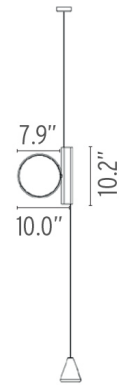

## OK, White - Specification Sheet by Konstantin Grcic, 2014

---

Mounting	Ceiling Pendant
Lamp (Bulb) Description	EDGE LIGHTING TECHNOLOGY - 2700K - 1025lm - CRI85 - 18W
Environment	Indoor - Dry Location
Finish	White
Technical and Product Description	OK Light with an ultra-flat LED surface with edge-lighting technology, directable over 360 degrees. A small rectangular box that houses the electronic components slides vertically over the metal wire of the lamp balanced by cone shaped counterweight. Soft-touch switch.

### Physical

---

Cord Length (inches)	157" - Black
Construction Material	Aluminum, PMMA
Weight	6.4 lbs

○ F4640009 - do not use White

### Dimensional Image