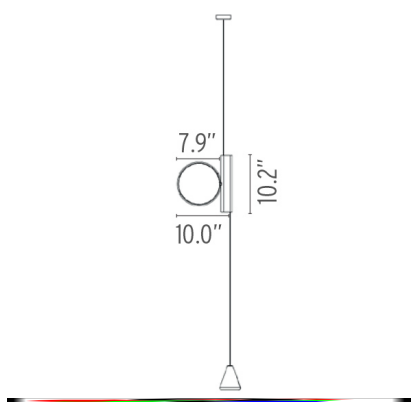

**OK, White - Specification Sheet**  
by Konstantin Grcic, 2014

Mounting	Ceiling Pendant
Lamp (Bulb) Description	EDGE LIGHTING TECHNOLOGY - 2700K - 1025lm - CRI85 - 18W
Environment	Indoor - Dry Location
Finish	White
Technical and Product Description	OK Light with an ultra-flat LED surface with edge-lighting technology, directable over 360 degrees. A small rectangular box that houses the electronic components slides vertically over the metal wire of the lamp balanced by cone shaped counterweight. Soft-touch switch.

**Electrical**

Switching	Optical Switch with dimmer on black cord
IP Rating	IP20

**Physical**

Cord Length (inches)	157" - Black
Construction Material	Aluminum, PMMA
Weight	6.4 lbs

F4640009 - do not use White

**Dimensional Image**

**Certifications**