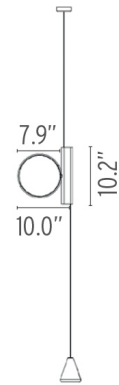

FLOS

OK, White - Specification Sheet by Konstantin Grcic, 2014

Mounting	Ceiling Pendant
Lamp (Bulb) Description	EDGE LIGHTING TECHNOLOGY - 2700K - 1025lm - CRI85 - 18W
Environment	Indoor - Dry Location
Finish	White
Technical and Product Description	OK Light with an ultra-flat LED surface with edge-lighting technology, directable over 360 degrees. A small rectangular box that houses the electronic components slides vertically over the metal wire of the lamp balanced by cone shaped counterweight. Soft-touch switch.

Electrical

Switching	Optical Switch with dimmer on black cord
IP Rating	IP20

Physical

Cord Length (inches)	157" - Black
Construction Material	Aluminum, PMMA
Weight	6.4 lbs

○ F4640009 - do not use White

Dimensional Image