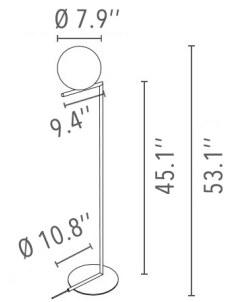

IC Lights F1, Chrome - Specification Sheet
by Michael Anastassiades, 2014

Mounting	Free Standing
Lamp (Bulb) Description	1 x 60W G9 Frosted Halogen (Included)
Environment	Indoor - Dry Location
Dimming	Dimmable
Finish	Chrome

Technical and Product Description The IC Lights F floor lamp is an amazing amalgamation of light and balance. This indoor contemporary floor lamp has a blown opaline glass diffuser and the body is finished with brassed or chrome steel. It also comes with a dimmer on the power chord.

This designer floor lamp can be placed in any indoor space and emits a warm diffused light.

IC Lights F comes in two models and is available in brass, chrome, black and burgundy finish:

- IC Lights F1: height 53"

- IC Lights F2: height 73"

"

Electrical

Voltage	120
Switching	0-100% dimmer installed on the cord
IP Rating	IP20

Physical

Cord Length (inches)	94" - Black
Construction Material	Steel, blown glass
Weight	13.3 lbs

FU317357 Chrome

Dimensional Image