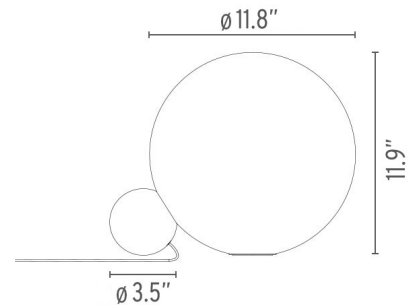

### Physical

---

Cord Length (inches)	6.56' - Black
Construction Material	Aluminum, hand blown glass
Weight	7.9 lbs

---

 F1952015 Copper

### Dimensional Image