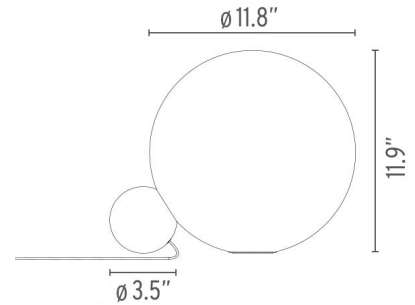

### Physical

---

Cord Length (inches)	6.56' - Black
Construction Material	Aluminum, hand blown glass
Weight	8 lbs

---

 F1952015 Copper

### Dimensional Image