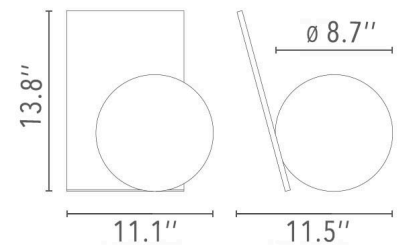

FLOS

Extra - Specification Sheet by Michael Anastassiades, 2015

Mounting	Table Top
Lamp (Bulb) Description	1 COB LED 2700K 954lm CRI83 - 16W DIMMER
Environment	Indoor - Dry Location
Finish	Silver
Technical and Product Description	This graceful table lamp provides a soft and beautiful diffused glow through an elegant orb that is brilliantly balanced against its sleek body. It is available with a body of painted or anodized aluminum made by CNC matching. It features a hand-blown opal glass diffuser. The power cord measures 200 centimeters and includes a dimmer switch with ON-OFF functionality and 10-100% light adjustment. The plug-in power supply includes interchangeable plugs.

F2130004 Silver

Dimensional Image

Electrical

Voltage	100-240V
Switching	Dimmer switch on the power cable
IP Rating	IP20

Physical

Cord Length (inches)	78.74" - Black
Construction Material	Aluminum, Blown Glass
Weight	8.38 lbs