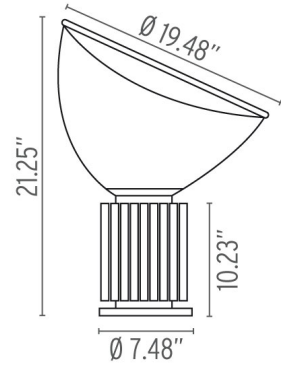

### Physical

---

Cord Length (inches)	88.61
Construction Material	Aluminium - Methacrylate
Weight	15.43 lbs

---

● F6607030 Black

### Dimensional Image