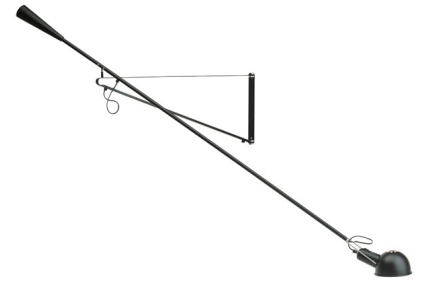

## 265, Black - Specification Sheet by Paolo Rizzatto, 1973

Mounting	Ceiling and Wall
Lamp (Bulb) Description	1 x 9W A19 2700K Medium Base Frosted LED
Environment	Indoor - Dry Location
Dimming	Dimmable
Finish	Black
Technical and Product Description	265 wall lamp providing direct light. Lamp head rotates 360-degrees so light can be aimed in various directions. Painted steel body, adjustable arm and reflector. Chrome-plated brass reflector support. Cast iron tapered counterweight. On/Off switch on socket holder. Plug in power cord (length 80").

### Electrical

Voltage	120
Switching	ON/OFF Switch on the reflector head
IP Rating	IP20

### Physical

Cord Length (inches)	80" - Black
Construction Material	Steel
Weight	12.6 lbs

● AU030030 Black