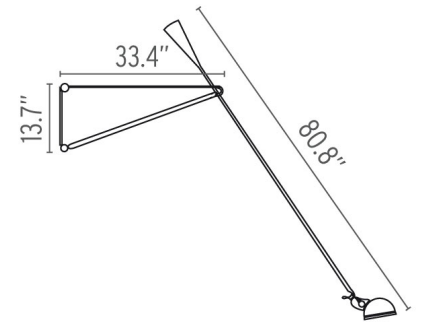

## 265, Black - Specification Sheet by Paolo Rizzatto, 1973

Mounting	Ceiling and Wall
Lamp (Bulb) Description	1 x 9W A19 2700K Medium Base Frosted LED
Environment	Indoor - Dry Location
Dimming	Dimmable
Finish	Black
Technical and Product Description	265 wall lamp providing direct light. Lamp head rotates 360-degrees so light can be aimed in various directions. Painted steel body, adjustable arm and reflector. Chrome-plated brass reflector support. Cast iron tapered counterweight. On/Off switch on socket holder. Plug in power cord (length 80").

### Physical

Cord Length (inches)	80" - Black
Construction Material	Steel
Weight	12.6 lbs

● AU030030 Black

### Dimensional Image