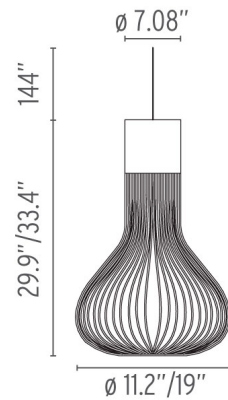

FLOS

Chasen, White - Specification Sheet by Patricia Urquiola, 2007

Mounting	Ceiling Pendant
Lamp (Bulb) Description	1 x 120W Par 38 Medium Halogen (Included)
Canopy Dimension	Diameter 5.75" - 1.40" high
Environment	Indoor - Dry Location
Dimming	Phase-cut Dimming / Triac Type
Finish	White
Technical and Product Description	CHASEN pendant lamp providing diffused lighting. Chemically photo-etched stainless steel body and borosilicate diffuser. Liquid paint protection. Die-cast aluminum base, 30% fiberglass-reinforced polyamide ceiling rose attached to a pressed and galvanized steel ceiling fixture. In this version the light emission can be adjusted by means of a mechanical movement that opens the louvers, thereby varying the shape of the luminaire. Steel suspension cable, FEP/PVC power cord of the same color as the luminaire.

Electrical

Voltage	120
Switching	NA
IP Rating	IP20

Physical

Cord Length (inches)	144" - White
Construction Material	Aluminum, Borosilicate, Steel
Weight	14.33 lbs

○ FU163609 White

Dimensional Image

Certifications