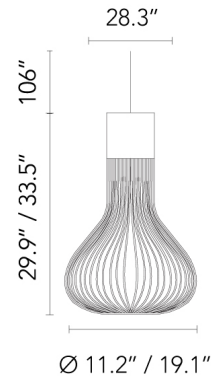

## Chasen, White - Specification Sheet by Patricia Urquiola, 2007

Mounting	Ceiling Pendant
Lamp (Bulb) Description	1 x 120W Par 38 Medium Halogen (Included)
Canopy Dimension	Diameter 5.75" - 1.40" high
Environment	Indoor - Dry Location
Dimming	Phase-cut Dimming / Triac Type
Finish	White
Technical and Product Description	CHASEN pendant lamp providing diffused lighting. Chemically photo-etched stainless steel body and borosilicate diffuser. Liquid paint protection. Die-cast aluminum base, 30% fiberglass-reinforced polyamide ceiling rose attached to a pressed and galvanized steel ceiling fixture. In this version the light emission can be adjusted by means of a mechanical movement that opens the louvers, thereby varying the shape of the luminaire. Steel suspension cable, FEP/PVC power cord of the same color as the luminaire.

### Physical

Cord Length (inches)	106" - White
Construction Material	Aluminum, Borosilicate, Steel
Weight	16.8 lbs

○ FU163609 White

### Dimensional Image