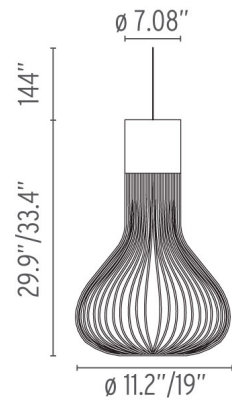

FLOS

Chasen, Black - Specification Sheet by Patricia Urquiola, 2007

Mounting	Ceiling Pendant
Lamp (Bulb) Description	1 x 120W Par 38 Medium Halogen (Included)
Canopy Dimension	Diameter 5.75" - 1.40" high
Environment	Indoor - Dry Location
Dimming	Phase-cut Dimming / Triac Type
Finish	Black

Electrical

Voltage	120
Switching	NA
IP Rating	IP20

Physical

Cord Length (inches)	144" - Black
Construction Material	Aluminum, Borosilicate, Steel
Weight	14.33 lbs

● FU163630 Black

Dimensional Image

Certifications