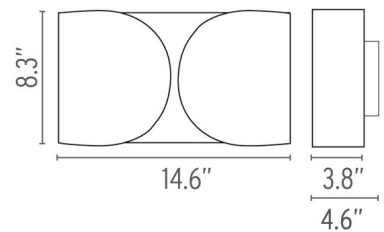

**Foglio, White - Specification Sheet**  
by Tobia Scarpa, 1966

Mounting	Wall
Lamp (Bulb) Description	2 x 100W T8 E26 Base Frosted Halogen (Not Included)
Environment	Indoor - Dry Location
Dimming	Phase-cut Dimming / Triac Type
Finish	White
Technical and Product Description	FOGLIO wall lamp providing indirect light. Formed body of power-painted pressed steel. Two nylon injection-molded white lamp holder supports.

**Electrical**

Voltage	120
IP Rating	IP20

**Physical**

Construction Material	Steel
Weight	8.2 lbs

 FU240009 White

**Dimensional Image**

**Certifications**

**Lamping (Bulb)**