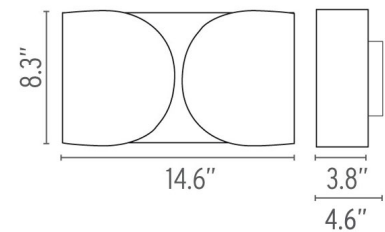

FLOS

Foglio, White - Specification Sheet by Tobia Scarpa, 1966

Mounting	Wall
Lamp (Bulb) Description	2 x 72W BT-15 ECO Halogen (Not Included)
Environment	Indoor - Dry Location
Dimming	Phase-cut Dimming / Triac Type
Finish	White
Technical and Product Description	FOGLIO wall lamp providing indirect light. Formed body of power-painted pressed steel. Two nylon injection-molded white lamp holder supports.

Electrical

Voltage	120
IP Rating	IP20

Physical

Construction Material	Steel
Weight	8.2 lbs

○ FU240009 White

Dimensional Image

Certifications

Lamping (Bulb)