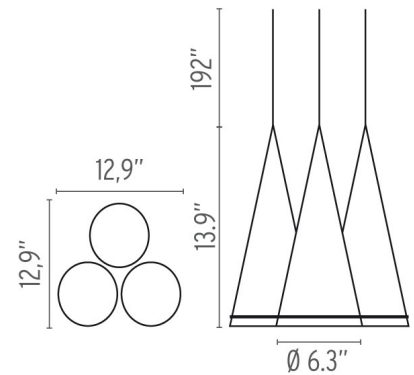

FLOS

Fucsia 3, White Cord - Specification Sheet by Achille Castiglioni, 1996

Mounting	Ceiling Pendant
Lamp (Bulb) Description	3 x 4W R50 LED Filament Frosted - E14 - 3000K - 300lm (Included)
Canopy Dimension	Diameter 4.7"
Environment	Indoor - Dry Location
Dimming	Phase-cut Dimming / Triac Type
Finish	Glass
Technical and Product Description	FUCSIA 3 pendant fixture providing both diffused and direct light. Three conical blown glass diffuser with a 1.5" sandblasted edges and translucent silicone rings. Available in various configurations with corresponding white ceiling rose. Non UL version has clear cord

Electrical

Voltage	120
Switching	NA
IP Rating	IP20

Physical

Cord Length (inches)	106" - White
Construction Material	Glass, Silicone, Steel
Weight	5.5 lbs

FU241100 Glass

Dimensional Image

Certifications

Lamping (Bulb)