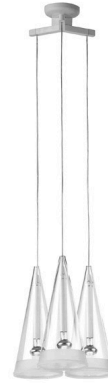

FLOS

Fucsia 3, White Cord - Specification Sheet by Achille Castiglioni, 1996

Mounting	Ceiling Pendant
Lamp (Bulb) Description	3 x 4W R50 LED Filament Frosted - E14 - 3000K - 300lm (Included)
Canopy Dimension	Diameter 4.7"
Environment	Indoor - Dry Location
Dimming	Phase-cut Dimming / Triac Type
Finish	Glass
Technical and Product Description	FUCSIA 3 pendant fixture providing both diffused and direct light. Three conical blown glass diffuser with a 1.5" sandblasted edges and translucent silicone rings. Available in various configurations with corresponding white ceiling rose. Non UL version has clear cord

Electrical

Voltage	120
Switching	NA
IP Rating	IP20

Physical

Cord Length (inches)	106" - White
Construction Material	Glass, Silicone, Steel
Weight	5.5 lbs

FU241100 Glass

Dimensional Image

Certifications

Lamping (Bulb)

4W R50 LED Filament - E14 - 3000K - 300lm