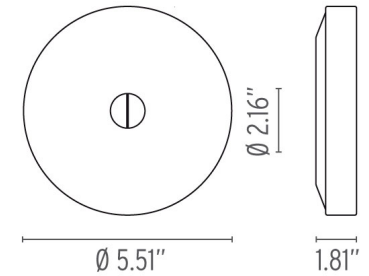

FLOS

Mini Button, Glass - Specification Sheet by Piero Lissoni, 2015

Mounting	Ceiling and Wall
Lamp (Bulb) Description	1 x 25W T4 G9 Frosted Halogen (Not Included)
Environment	Indoor/Outdoor - Damp Location
Dimming	Phase-cut Dimming / Triac Type
Finish	White
Technical and Product Description	MINI BUTTON wall mount fixture providing diffused lighting suitable for indoor and covered outdoor use (IP44 rating, suitable for damp locations). Silicone elastomer dust and waterproof seal. Die-cast aluminum lamp body and wall fitting. Diffuser available in opaline glass.

Electrical

Voltage	120
IP Rating	IP44

Physical

Construction Material	Aluminum, Glass, Polycarbonate, Steel
Weight	1.5 lbs

○ FU149009 White

Dimensional Image

Certifications

ADA