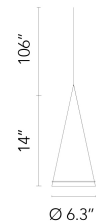

FLOS

Fucsia 1, White Cord - Specification Sheet by Achille Castiglioni, 1996

Mounting	Ceiling Pendant
Lamp (Bulb) Description	1 x 20W R50 E14 Halogen (Included)
Canopy Dimension	Diameter 4.7" - 1.5" high
Environment	Indoor - Dry Location
Dimming	Phase-cut Dimming / Triac Type
Finish	Glass
Technical and Product Description	FUCSIA 1 pendant fixture providing both diffused and direct light. Conical blown glass diffuser with a 1.5" sandblasted edge and a translucent silicone ring. Available in various configurations with corresponding white ceiling rose. Non UL version has clear cord.

Electrical

Voltage	120
Switching	NA
IP Rating	IP20

Physical

Cord Length (inches)	106" - White
Construction Material	Glass, Silicone, Steel
Weight	2.2 lbs

FU241000 Glass

Dimensional Image

FUCSIA 1

Certifications