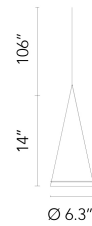

## Fucsia 1, White Cord - Specification Sheet by Achille Castiglioni, 1996

Mounting	Ceiling Pendant
Lamp (Bulb) Description	1 x 4W R50 LED Filament Frosted - E14 - 3000K - 300lm (Included)
Canopy Dimension	Diameter 4.7" - 1.5" high
Environment	Indoor - Dry Location
Dimming	Phase-cut Dimming / Triac Type
Finish	Glass
Technical and Product Description	FUCSIA 1 pendant fixture providing both diffused and direct light. Conical blown glass diffuser with a 1.5" sandblasted edge and a translucent silicone ring. Available in various configurations with corresponding white ceiling rose. Non UL version has clear cord.

### Physical

Cord Length (inches)	106" - White
Construction Material	Glass, Silicone, Steel
Weight	2.2 lbs

FU241000 Glass

### Dimensional Image

FUCSIA 1