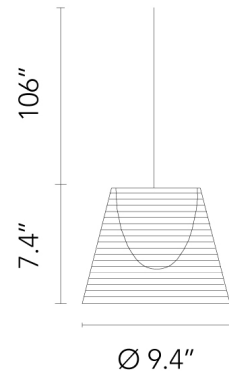

**Ktribe S1, Silver - Specification Sheet**  
by Philippe Starck, 2005

Mounting	Ceiling Pendant
Lamp (Bulb) Description	1 x 75W G9 Clear Halogen (Included)
Canopy Dimension	Diameter 4.3" - 0.75" high
Environment	Indoor - Dry Location
Dimming	Phase-cut Dimming / Triac Type
Finish	Silver
Technical and Product Description	KTRIBE S pendant lamp providing diffused light. PC (polycarbonate) inner diffuser, with opal white finish. Outer diffusers in fumée PMMA (polymethylmethacrylate), and silver on the inner surface, by vacuum aluminum coating. Single support cable. White ceiling rose.

**Electrical**

Voltage	120
Switching	NA
IP Rating	IP20

**Physical**

Cord Length (inches)	106" - Clear
Construction Material	PMMA, Polycarbonate
Weight	2.7 lbs

 FU625600 Silver

**Dimensional Image**

**Certifications**