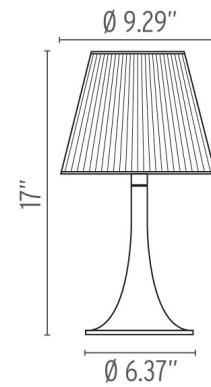

FLOS

Miss K, Soft - Specification Sheet by Philippe Starck, 2003

Mounting	Table Top
Lamp (Bulb) Description	1 x 72W BT-15 ECO Halogen (Included)
Environment	Indoor - Dry Location
Finish	Plisse Cloth
Technical and Product Description	MISS K SOFT table lamp with diffused light emission. Fully transparent, injection molded PMMA polymethylmethacrylate structure, outer diffuser in fabric.

Electrical

Voltage	120
Switching	0-100% dimmer installed on the cord
IP Rating	IP20

Physical

Construction Material	Plastic and fabric
Weight	2.8 lbs

● FU625507 Plisse Cloth

Dimensional Image

Certifications

Lamping (Bulb)