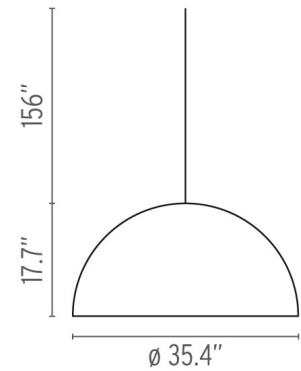

## Skygarden S2 (Halogen), Gold - Specification Sheet by Marcel Wanders, 2007

Mounting	Ceiling Pendant
Lamp (Bulb) Description	1 x 150W T-10 Medium Frosted Halogen (Included)
Canopy Dimension	Diameter 6.8" - 3.4" High
Environment	Indoor - Dry Location
Dimming	Phase-cut Dimming / Triac Type
Finish	Gold
Technical and Product Description	<p>Designed by Marcel Wanders in 2007, The Skygarden pendant makes a powerful impression with its size alone. Standing beneath it, you will see the intricate design that gives this piece its name.</p> <p>The upper and lower silicone shock absorbers are injection-molded and transparent. The lamp-holder and fixing support come in PPS. The diffuser is flashed and blown opal glass. The molded fixing ring nut is die-cast aluminum alloy with alodine plating.</p> <p>The frieze is photo-etched and mechanically drawn AISI 304 steel. The ceiling attachment is molded and galvanized steel ceiling attachment. It has a gray, injection-molded PA6 (Nylon) rose, steel wire, and a FEP/SIL UV-stabilized transparent power cord.</p> <p>The SKYGARDEN S emits diffused light and is available in matte black, black, brown, bronze, gold or with diffusers in 2 sizes (models):</p> <p>SKYGARDEN S1: 11.8" x 23.6"</p> <p>SKYGARDEN S2: 17.7" x 35.4"</p>

### Physical

Cord Length (inches)	157" - Clear
Construction Material	Plaster, Glass, Stainless steel
Weight	53 lbs

FU642044 Gold

### Dimensional Image