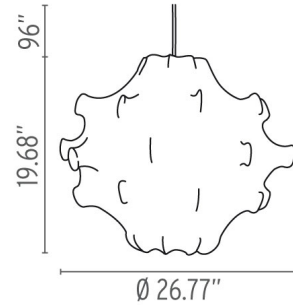

Taraxacum 1 - Specification Sheet
by Achille and Pier Giacomo Castiglioni, 1960

Mounting Ceiling Pendant
Lamp (Bulb) 1 x 11,5W LED A70 2700K (Included)
Description
C a n o p y Diameter 5.75" - 1.40" high
Dimension
Environment Indoor - Dry Location
Dimming Phase-cut Dimming / Triac Type
Finish White
Technical and Product Description TARAXACUM pendant lamp providing diffused light. White powder coated internal steel structure sprayed with a unique cocoon resin to create the diffuser which is then protected by a transparent sprayed on finish.

Electrical

Voltage 120
Switching NA
IP Rating IP20

Physical

Cord Length 96" - White (inches)
Construction Material Cocoon Plastic, Steel
Weight 5.5 lbs

 FU740109 White

Dimensional Image

Certifications

Lamping (Bulb)