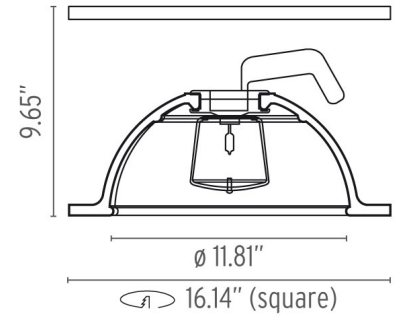

## Skygarden Recessed - Specification Sheet by Marcel Wanders, 2009

Mounting	Ceiling
Lamp (Bulb) Description	1 x 60W G9 Frosted Halogen (Included)
Environment	Indoor - Dry Location
Dimming	Phase-cut Dimming / Triac Type
Finish	White
Technical and Product Description	SKYGARDEN C recessed ceiling lamp providing diffused lighting. Hemispherical, cast plaster diffuser, painted white inside. Plaster diffuser support in die-cast aluminum alloy. Flashed and blown opal glass diffuser. Frieze in photo-etched and mechanically drawn aisi 304 steel. For non-IC installations only.

### Physical

Construction Material	Plaster, Glass, Stainless steel
Weight	11.9 lbs

○ FU643309 White

### Dimensional Image