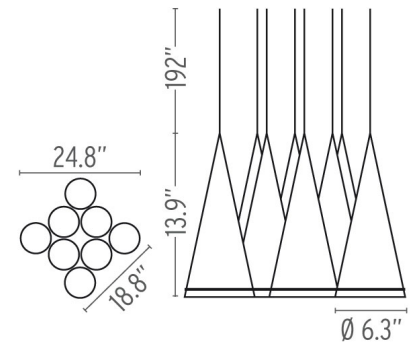

FLOS

Fucsia 8, White Cord - Specification Sheet by Achille Castiglioni, 1996

Mounting	Ceiling Pendant
Lamp (Bulb) Description	8 x 4W R50 LED Filament Frosted - E14 - 3000K - 300lm (Included)
Canopy Dimension	Length 9.4" - Width 4.7"
Environment	Indoor - Dry Location
Dimming	Phase-cut Dimming / Triac Type
Finish	Glass
Technical and Product Description	FUCSIA 8 pendant fixture providing both diffused and direct light. Eight conical blown glass diffusers with 1.5" sandblasted edges and translucent silicone rings. Available in various configurations with corresponding white ceiling rose. Non UL version has clear cord.

Electrical

Voltage	120
IP Rating	IP20

Physical

Cord Length (inches)	106" - White
Construction Material	Glass, Silicone, Steel
Weight	19.6 lbs

FU241200 Glass

Dimensional Image

Certifications

Lamping (Bulb)