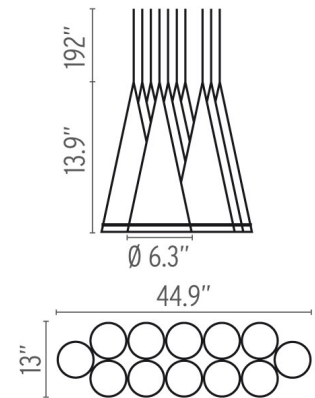

## Fucsia 12, White Cord - Specification Sheet by Achille Castiglioni, 1996

Mounting	Ceiling Pendant
Lamp (Bulb) Description	12 x 20W R50 E14 Halogen (Included)
Canopy Dimension	Length 29.5" - Width 4.7"
Environment	Indoor - Dry Location
Dimming	Phase-cut Dimming / Triac Type
Finish	Glass
Technical and Product Description	FUCSIA 12 pendant fixture providing both diffused and direct light. Twelve conical blown glass diffusers with 1.5" sandblasted edges and translucent silicone rings. Available in various configurations with corresponding white ceiling rose. Non UL version has clear cord

### Physical

Cord Length (inches)	192" - White
Construction Material	Glass, Silicone, Steel
Weight	31.5 lbs

FU241300 Glass

### Dimensional Image