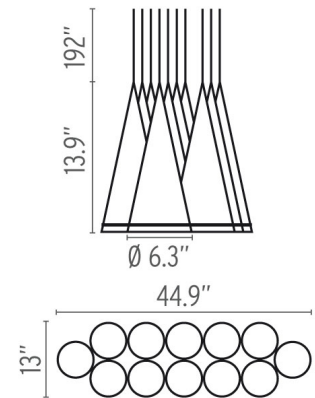

FLOS

Fucsia 12, White Cord - Specification Sheet by Achille Castiglioni, 1996

Mounting	Ceiling Pendant
Lamp (Bulb) Description	12 x 20W R50 E14 Halogen (Included)
Canopy Dimension	Length 29.5" - Width 4.7"
Environment	Indoor - Dry Location
Dimming	Phase-cut Dimming / Triac Type
Finish	Glass
Technical and Product Description	FUCSIA 12 pendant fixture providing both diffused and direct light. Twelve conical blown glass diffusers with 1.5" sandblasted edges and translucent silicone rings. Available in various configurations with corresponding white ceiling rose. Non UL version has clear cord

Electrical

Voltage	120
IP Rating	IP20

Physical

Cord Length (inches)	192" - White
Construction Material	Glass, Silicone, Steel
Weight	31.5 lbs

FU241300 Glass

Dimensional Image

Certifications

Lamping (Bulb)