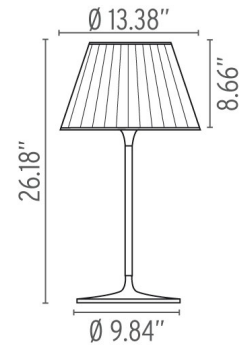

FLOS

Romeo Soft T1 (Halogen) - Specification Sheet by Philippe Starck, 1996

Mounting	Table Top
Lamp (Bulb) Description	1 x 100W T8 E26 Base Frosted Halogen (Included)
Environment	Indoor - Dry Location
Dimming	Phase-cut Dimming / Triac Type
Finish	Plisse Cloth
Technical and Product Description	ROMEEO SOFT T table/desk lamp providing diffused light. Acid-etched pressed borosilicate glass internal diffuser. Plisse? cloth shade. Gray painted steel stem and die-cast aluminum base and yoke. Injection-molded transparent polycarbonate (UL-94 V2) diffuser support. On/off dimmer switch located on cord.

Electrical

Voltage	120
Switching	0-100% dimmer installed on the cord
IP Rating	IP20

Physical

Cord Length (inches)	71" - Black
Construction Material	Fabric and steel
Weight	11.4 lbs

FU610107 Plisse Cloth

Dimensional Image