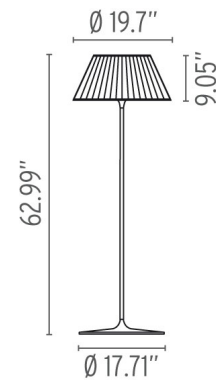

FLOS

Romeo Soft F (Halogen) - Specification Sheet by Philippe Starck, 1996

Mounting	Free Standing
Lamp (Bulb) Description	1 x 150W T-10 Medium Frosted Halogen (Included)
Environment	Indoor - Dry Location
Dimming	Dimmable
Finish	Plisse Cloth
Technical and Product Description	ROMEEO SOFT F floor lamp providing diffused lighting. Acid-etched pressed borosilicate glass internal diffuser. Plissé cloth shade. Gray painted steel stem and die-cast aluminum base and yoke. Injection-molded transparent polycarbonate diffuser support. On/Off dimmer on cable, with chrome-plated steel sensor located on the neck of the fitting. Power cord

Electrical

Voltage	120
Switching	0-100% dimmer installed on the cord
IP Rating	IP20

Physical

Cord Length (inches)	53" - Black
Construction Material	Fabric, steel
Weight	37 lbs

FU610307 Plisse Cloth

Dimensional Image