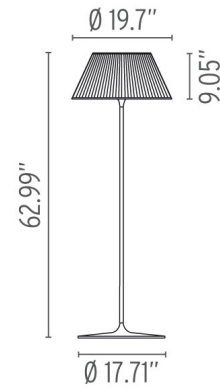

## Romeo Moon F (Halogen) - Specification Sheet by Philippe Starck, 1996

Mounting	Free Standing
Lamp (Bulb) Description	1 x 150W T-10 Medium Frosted Halogen (Included)
Environment	Indoor - Dry Location
Dimming	Dimmable
Finish	Glass
Technical and Product Description	ROMEEO MOON F floor lamp with fluted glass shade and internal opal glass diffuser supported by a silver stem, cast yoke and base. On/off dimmer switch on cord

### Physical

Cord Length (inches)	53" - Black
Construction Material	Glass and steel
Weight	52.5 lbs

FU610300 Glass

### Dimensional Image