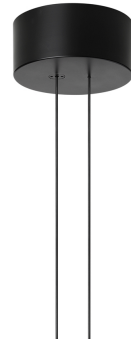

## Arrangements Small Canopy, Black, MAX 70W - Specification Sheet by Michael Anastassiades, 2017

Mounting	Suspension
Environment	Indoor - Dry Location
Dimming	0-10V
Finish	Black

**Technical and Product Description** Arrangements is a modular system of geometric light elements that can be combined in different ways, creating multiple compositions into individual chandeliers. Each unit simply attaches onto the previous one as if resting, balancing perfectly as a part of a glowing chain.

Please note that the maximum power is 190 watts. You can choose any combination with the caveat that there can only be one 'line' or 'broken line' and when you attach it, it must go at the bottom.

The ceiling canopy is available in two sizes. The first size is Max 70 watts and the second is 190 watts. The appropriate canopy is automatically configured based on your fixture design.

Please use the configurator to build your own custom creation.

Inspiration behind the design:

"I have always been fascinated with the parallel that exists between Lighting and Jewelry. Starting from the simple fact of how each piece relates to human scale: one is designed to be worn on the body whereas the other is made to decorate the space someone occupies. I'm challenged in how the delicate nature of something small can be translated spatially and still manages to retain its preciousness in the way materials are presented. It is no coincidence that the word "pendant" has a double meaning. Existing both as a piece of jewelry that hangs from a chain worn around the neck, and a light designed to hang from the ceiling." Michael Anastassiades

### Physical

Cord Length (inches)	98.42"
Construction Material	Aluminium mounting brackets, Iron painted
Weight	2.76 lbs

● FU041630 Black