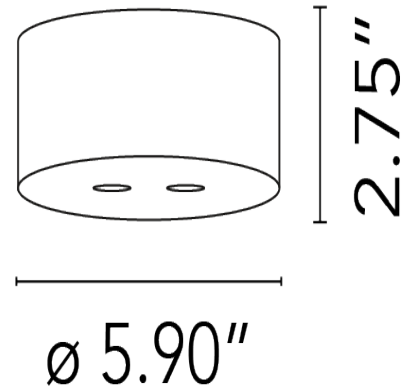

Please note that the maximum power is 190 watts. You can choose any combination with the caveat that there can only be one 'line' or 'broken line' and when you attach it, it must go at the bottom.

The ceiling canopy is available in two sizes. The first size is Max 70 watts and the second is 190 watts. The appropriate canopy is automatically configured based on your fixture design.

Please use the configurator to build your own custom creation.

Inspiration behind the design:

"I have always been fascinated with the parallel that exists between Lighting and Jewelry. Starting from the simple fact of how each piece relates to human scale: one is designed to be worn on the body whereas the other is made to decorate the space someone occupies. I'm challenged in how the delicate nature of something small can be translated spatially and still manages to retain its preciousness in the way materials are presented. It is no coincidence that the word "pendant" has a double meaning. Existing both as a piece of jewelry that hangs from a chain worn around the neck, and a light designed to hang from the ceiling." Michael Anastassiades

Electrical

Voltage	120-277
IP Rating	IP20

Physical

Cord Length (inches)	98.42"
Construction Material	Aluminium mounting brackets, Iron painted
Weight	2.76 lbs

● FU041630 Black

Dimensional Image

Certifications