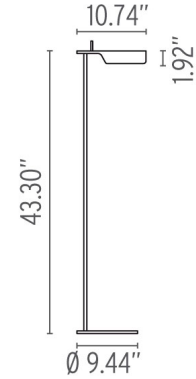

Dimensional Image